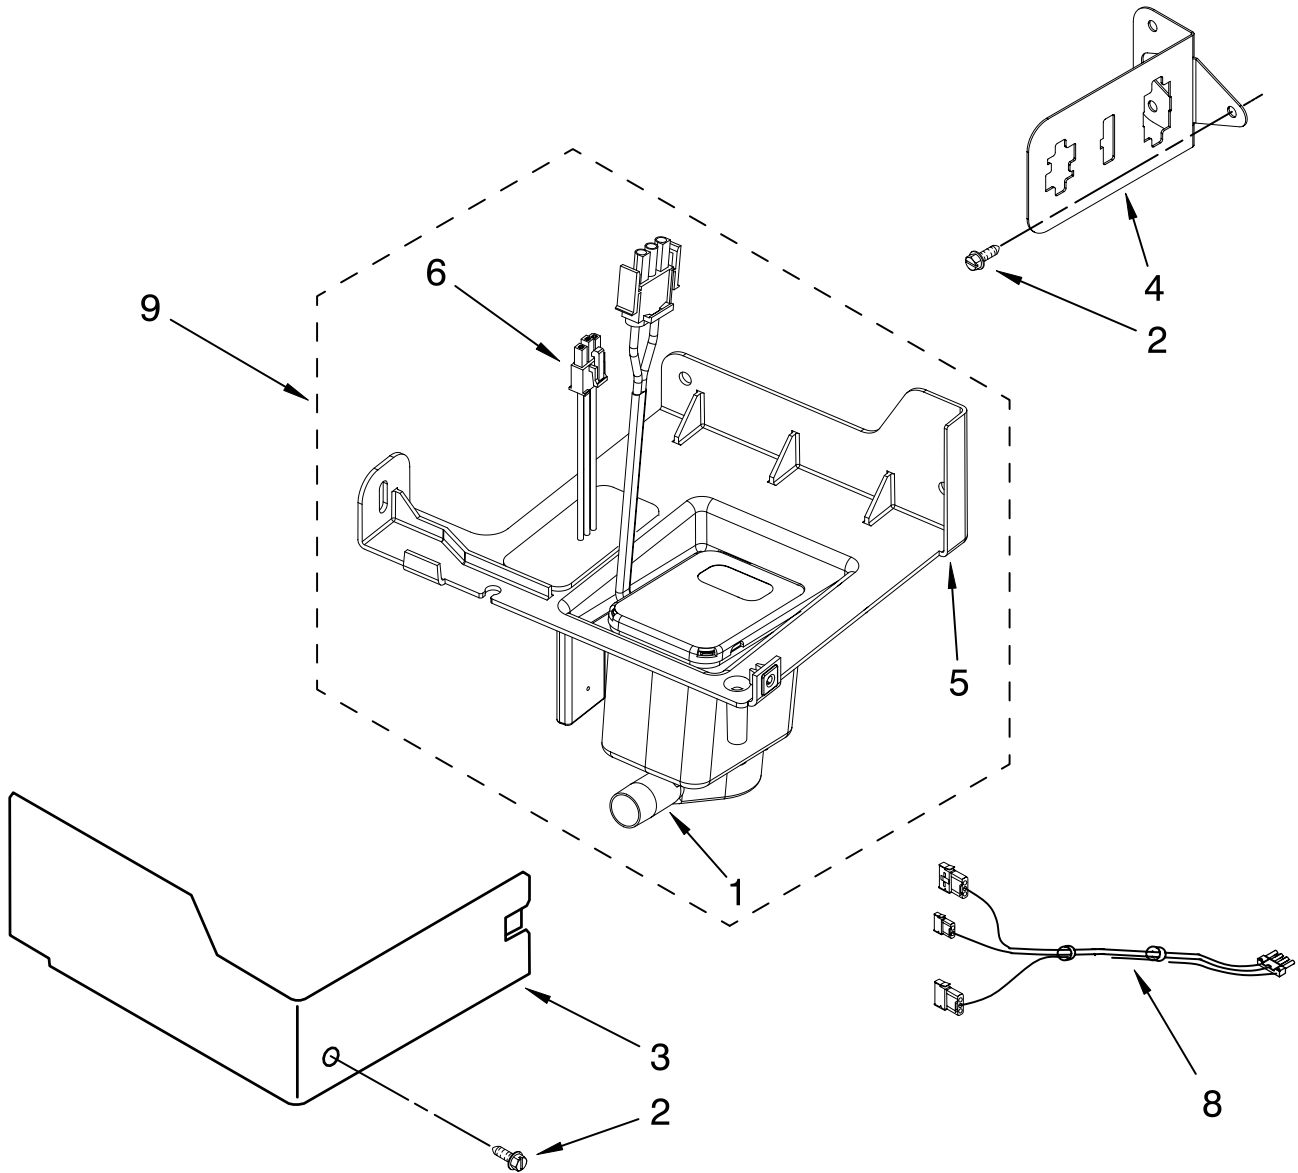

For Models: KUIC15PRTS2

(Stainless-Pump Model)

Illus. No.	Part No.	DESCRIPTION
1	W10217917	Valve, Complete Water
2	2217286	Tube, Plastic
3	488208	Screw
4	2185523	Dispenser, Water
5	2217269	Evaporator
6	2313705	Pump Reservoir Drain
7	2313851	Tube, Reservoir Pump
8	2172593	Tube, Water Fill
9	488660	Nut, Speed
10	836667	Spacer
11	2208539	Fastener, Pushnut
12	489443	Screw
13	2185625	Reservoir, Water Slide
14	2185626	Tube
15	2313890	Hose, Overflow
16	2313604	Guide-Ice Grid
17	2313603	Bracket, Front and Rear
18	2313602	Bracket, Side Left and Right
19	2185681	Harness, Grid
20	W10136146	Tube
21	2310169	Wire Assembly Valve
26	3400886	Screw 8-18 x 1 1/4
28	2313637	Grid Assembly (Complete)
29	2174754	Wire, Grid Cutter
30	2185570	Cover, Grid
31	8281228	Thumbscrew
32	2324334	Reservoir, Water
33	3400884	Screw 8-18 x 5/8
34	2185696	Cap, Drain
35	3400909	Nut, Push-In

FOR ORDERING INFORMATION REFER TO PARTS PRICE LIST

PUMP PARTS

For Models: KUIC15PRTS2
(Stainless-Pump Model)

Illus. No.	Part No.	DESCRIPTION
1	2313628	Pump Recirculating
2	3400884	Screw 8-18 x 5/8
3	2185677	Cover, Pump
4	2313844	Bracket, Connector Assembly
5	2313627	Bracket-Pump
6	2313643	Sensor-Water Level
8	2310092	Wiring Harness Main To Pump
9	2313702	Pump Assembly